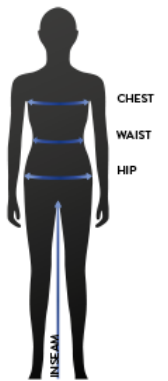

SCOTT

MEN											
INTERNATIONAL	S		M		L		XL		XXL		
GERMANY	44/46		46/48		50/52		54/56		58		
UK	34/36		36/38		40/42		44/46		48		
FRANCE	38		40		42		44		46		
PANTS (INCH)	30"		32"		34"		36"		38"		
	CM	IN	CM	IN	CM	IN	CM	IN	CM	IN	
CHEST	92 - 96	36 - 38	96 - 102	38 - 40	102 - 106	40 - 42	109 - 114	43 - 45	116 - 122	46 - 48	
WAIST	74 - 79	29 - 31	79 - 84	31 - 33	84 - 89	33 - 35	92 - 96	36 - 38	98 - 104	38 - 40	
HIP	92 - 96	36 - 38	96 - 102	38 - 40	102 - 106	40 - 42	106 - 112	42 - 44	114 - 119	45 - 47	
INSEAM	82.5	32.5	85	33.5	85	33.5	87.5	34.5	87.5	34.5	

WOMEN											
INTERNATIONAL	EU - XS / US - XXS - 0		EU - S / US - XS - 2		EU - M / US - S - 4/6		EU - L / US - M - 8/10		EU - XL / US - L - 12		
GERMANY	34/36		36/38		38/40		40/42		44/46		
UK	6/8		8/10		10/12		12/14		14/16		
FRANCE	36		38		40		42		44		
PANTS (INCH)	26"		28"		30"		32"		34"		
	CM	IN	CM	IN	CM	IN	CM	IN	CM	IN	
CHEST	79 - 84	31 - 33	84 - 89	33 - 35	89 - 94	35 - 37	96.5 - 102	38 - 40	102 - 107	40 - 42	
WAIST	61 - 66	24 - 26	66 - 71	26 - 28	71 - 76	28 - 30	76 - 81	30 - 32	84 - 89	33 - 35	
HIP	86 - 91.5	34 - 36	91.5 - 96.5	36 - 38	96.5 - 101.5	38 - 40	102 - 107	40 - 42	109 - 114	43 - 45	
INSEAM	75	29.5	75	29.5	77.5	30.5	79	31	80	31.5	

JUNIOR									
INTERNATIONAL	S (128)		M (140)		L (152)		XL (164)		
AGE	8		10		12		14		
	CM	IN	CM	IN	CM	IN	CM	IN	IN
BODY HEIGHT	128	49.5 - 51.5	140	54 - 56	152	59 - 61	164	63.5 - 65.5	
CHEST	60 - 66	24 - 26	67 - 72.5	26.5 - 28.5	73.5 - 78.5	29 - 31	79 - 84	31 - 33	
WAIST	53.5 - 58.5	21 - 23	58.5 - 63.5	23 - 25	63.5 - 68.5	25 - 27	68.5 - 73.5	27 - 29	
HIP	66 - 71	26 - 28	72 - 78	28.5 - 30.5	79 - 84	31 - 33	85 - 90	33.5 - 35.5	
INSEAM	56 - 61	22 - 24	62 - 67	24.5 - 26.5	68 - 73	26.5 - 28.5	74 - 79	29 - 31	