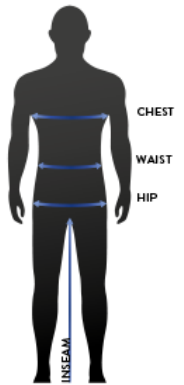

SCOTT

MEN											
INTERNATIONAL	S		M		L		XL		XXL		
GERMANY	44/46		46/48		50/52		54/56		58		
UK	34/36		36/38		40/42		44/46		48		
FRANCE	38		40		42		44		46		
PANTS (INCH)	30"		32"		34"		36"		38"		
	CM	IN	CM	IN	CM	IN	CM	IN	CM	IN	
CHEST	92 - 96	36 - 38	96 - 102	38 - 40	102 - 106	40 - 42	109 - 114	43 - 45	116 - 122	46 - 48	
WAIST	74 - 79	29 - 31	79 - 84	31 - 33	84 - 89	33 - 35	92 - 96	36 - 38	98 - 104	38 - 40	
HIP	92 - 96	36 - 38	96 - 102	38 - 40	102 - 106	40 - 42	106 - 112	42 - 44	114 - 119	45 - 47	
INSEAM	82.5	32.5	85	33.5	85	33.5	87.5	34.5	87.5	34.5	

WOMEN											
INTERNATIONAL	EU - XS / US - XXS - 0		EU - S / US - XS - 2		EU - M / US - S - 4/6		EU - L / US - M - 8/10		EU - XL / US - L - 12		
GERMANY	34/36		36/38		38/40		40/42		44/46		
UK	6/8		8/10		10/12		12/14		14/16		
FRANCE	36		38		40		42		44		
PANTS (INCH)	26"		28"		30"		32"		34"		
	CM	IN	CM	IN	CM	IN	CM	IN	CM	IN	
CHEST	79 - 84	31 - 33	84 - 89	33 - 35	89 - 94	35 - 37	96.5 - 102	38 - 40	102 - 107	40 - 42	
WAIST	61 - 66	24 - 26	66 - 71	26 - 28	71 - 76	28 - 30	76 - 81	30 - 32	84 - 89	33 - 35	
HIP	86 - 91.5	34 - 36	91.5 - 96.5	36 - 38	96.5 - 101.5	38 - 40	102 - 107	40 - 42	109 - 114	43 - 45	
INSEAM	75	29.5	75	29.5	77.5	30.5	79	31	80	31.5	

JUNIOR									
INTERNATIONAL	S (128)		M (140)		L (152)		XL (164)		
AGE	8		10		12		14		
	CM	IN	CM	IN	CM	IN	CM	IN	IN
BODY HEIGHT	128	49.5 - 51.5	140	54 - 56	152	59 - 61	164	63.5 - 65.5	
CHEST	60 - 66	24 - 26	67 - 72.5	26.5 - 28.5	73.5 - 78.5	29 - 31	79 - 84	31 - 33	
WAIST	53.5 - 58.5	21 - 23	58.5 - 63.5	23 - 25	63.5 - 68.5	25 - 27	68.5 - 73.5	27 - 29	
HIP	66 - 71	26 - 28	72 - 78	28.5 - 30.5	79 - 84	31 - 33	85 - 90	33.5 - 35.5	
INSEAM	56 - 61	22 - 24	62 - 67	24.5 - 26.5	68 - 73	26.5 - 28.5	74 - 79	29 - 31	